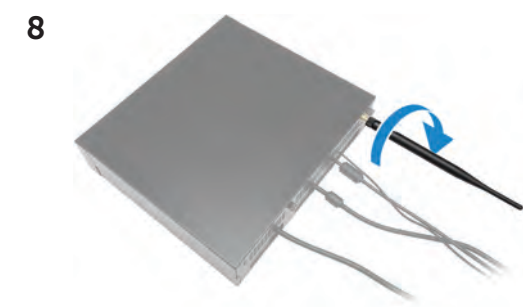

Dell OptiPlex

Micro Form Factor Accessories

Install Guide

Power Adapter

Optical Drive Console

Regulatory model A05D
Regulatory type A05D001

E-Series VESA Mount

Vertical Stand

3

4

5

6

7

8

PUZ plate — Dell P, U, PU, UZ-series monitors

E plate — Dell E-series monitors

U plate — Universal monitors