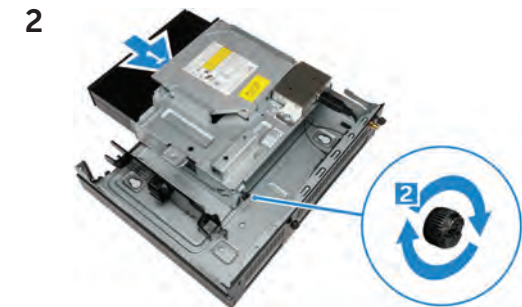

Dell OptiPlex

Micro Form Factor Accessories

Install Guide

Power Adapter

Optical Drive Console

Regulatory model A05D
Regulatory type A05D001

E-Series VESA Mount

Vertical Stand

U plate — Universal monitors