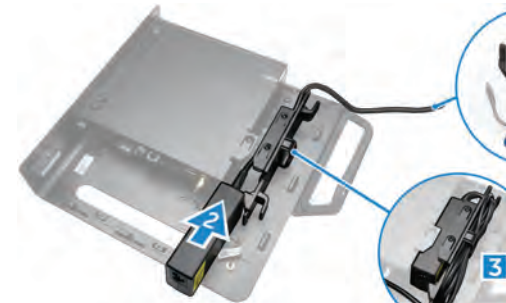

Dell OptiPlex

Micro Form Factor Accessories

Install Guide

Power Adapter

Optical Drive Console

Regulatory model A05D
Regulatory type A05D001

E-Series VESA Mount

Vertical Stand

dell.com/support/manuals
dell.com/contactdell
dell.com/regulatory_compliance

Printed in China.
Printed on recycled paper.
2015-07

Dual VESA Mount

3

4

5

VESA Mount

Behind Monitor Stand

3

4

5

6

7

8

PUZ plate — Dell P, U, PU, UZ-series monitors

E plate — Dell E-series monitors

U plate — Universal monitors