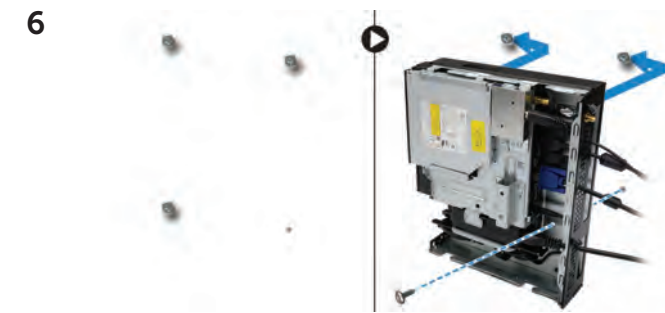

Dell OptiPlex

Micro Form Factor Accessories

Install Guide

Power Adapter

Optical Drive Console

Regulatory model A05D
Regulatory type A05D001

E-Series VESA Mount

Vertical Stand