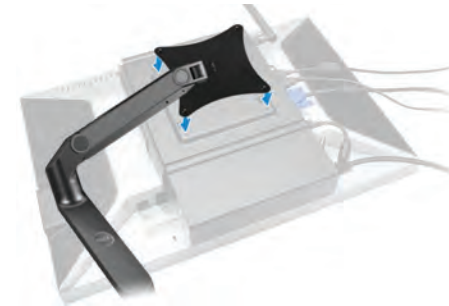

Dell OptiPlex

Micro Form Factor Accessories

Install Guide

Power Adapter

Optical Drive Console

Regulatory model A05D
Regulatory type A05D001

E-Series VESA Mount

Vertical Stand

dell.com/support/manuals
dell.com/contactdell
dell.com/regulatory_compliance

Printed in China.
Printed on recycled paper.
2015-07

Dual VESA Mount

3

4

5

VESA Mount

Behind Monitor Stand

3

4

5

6

7

8

PUZ plate — Dell P, U, PU, UZ-series monitors

E plate — Dell E-series monitors

U plate — Universal monitors