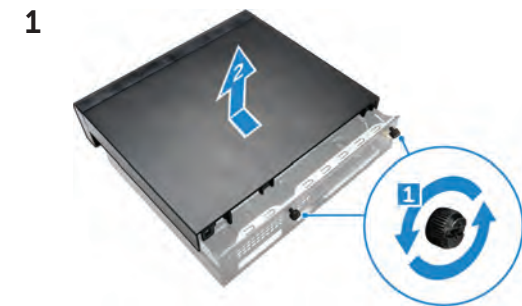

Dell OptiPlex

Micro Form Factor Accessories

Install Guide

Power Adapter

Optical Drive Console

Regulatory model A05D
Regulatory type A05D001

E-Series VESA Mount

Vertical Stand