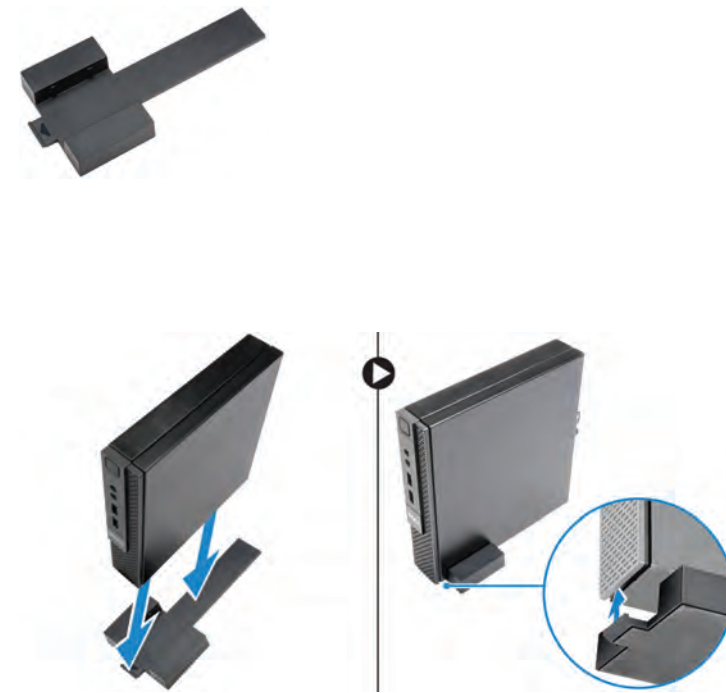

Dell OptiPlex

Micro Form Factor Accessories

Install Guide

Power Adapter

Optical Drive Console

Regulatory model A05D
Regulatory type A05D001

E-Series VESA Mount

Vertical Stand

U plate — Universal monitors