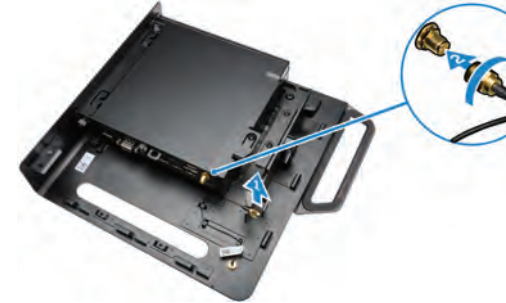

Dell OptiPlex

Micro Form Factor Accessories

Install Guide

Power Adapter

Optical Drive Console

Regulatory model A05D
Regulatory type A05D001

E-Series VESA Mount

Vertical Stand

3

4

5

6

7

8

PUZ plate — Dell P, U, PU, UZ-series monitors

E plate — Dell E-series monitors

U plate — Universal monitors