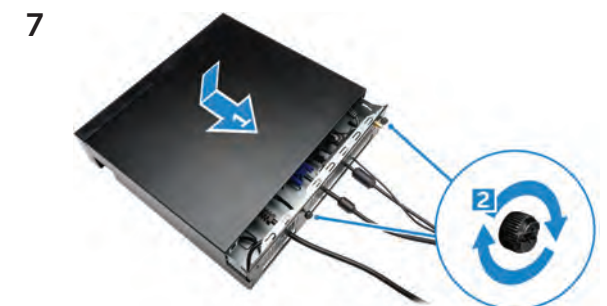

Dell OptiPlex

Micro Form Factor Accessories

Install Guide

Power Adapter

Optical Drive Console

Regulatory model A05D
Regulatory type A05D001

E-Series VESA Mount

Vertical Stand

3

4

5

6

7

8

PUZ plate — Dell P, U, PU, UZ-series monitors

E plate — Dell E-series monitors

U plate — Universal monitors